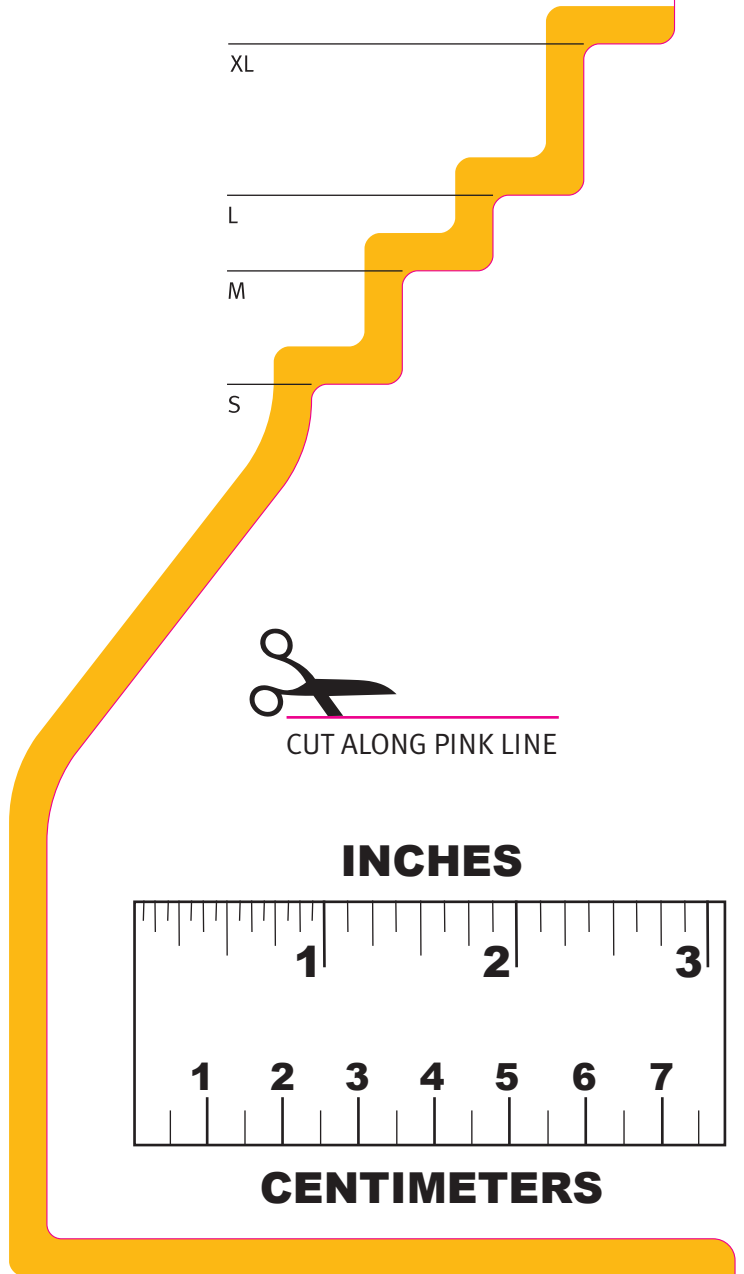

Zest™ Plus
NASAL MASK

Zest™
NASAL MASK

Zest™ Petite
NASAL MASK

- Full Face Delivery
- Nasal Delivery
- Direct Nasal Delivery
- Oral Delivery

XL

L

M

S

CUT ALONG PINK LINE

INCHES

CENTIMETERS

Forma™
FULL FACE MASK

www.fphcare.com

Presented With Compliments From
www.DirectHomeMedical.com